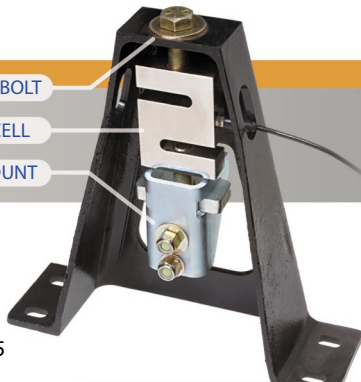

BINTRAC[®] } for Egg Bin Weighing Systems } Production

LIGHTNING
WARRANTY

*Low Cost, Accurate, Reliable
inventory and feed use tracking*

- Easily retrofit existing bins – bins need not be empty.
- 3-year loadcell warranty upgrade includes lightning coverage.
- **Less than \$2,400** for complete 40-ton single bin system.
- Interfaces available for AEI, GEIS, PMSI, Fancom and most other controls.

- LIFTING BOLT
- LOADCELL
- LEG MOUNT

For more information
or to order call:

John Jurkovich | Mark Oliver
952-767-3263 | 952-767-3265

www.bintrac.com

PATENT
PENDING

SEE US AT IPE BOOTH 549